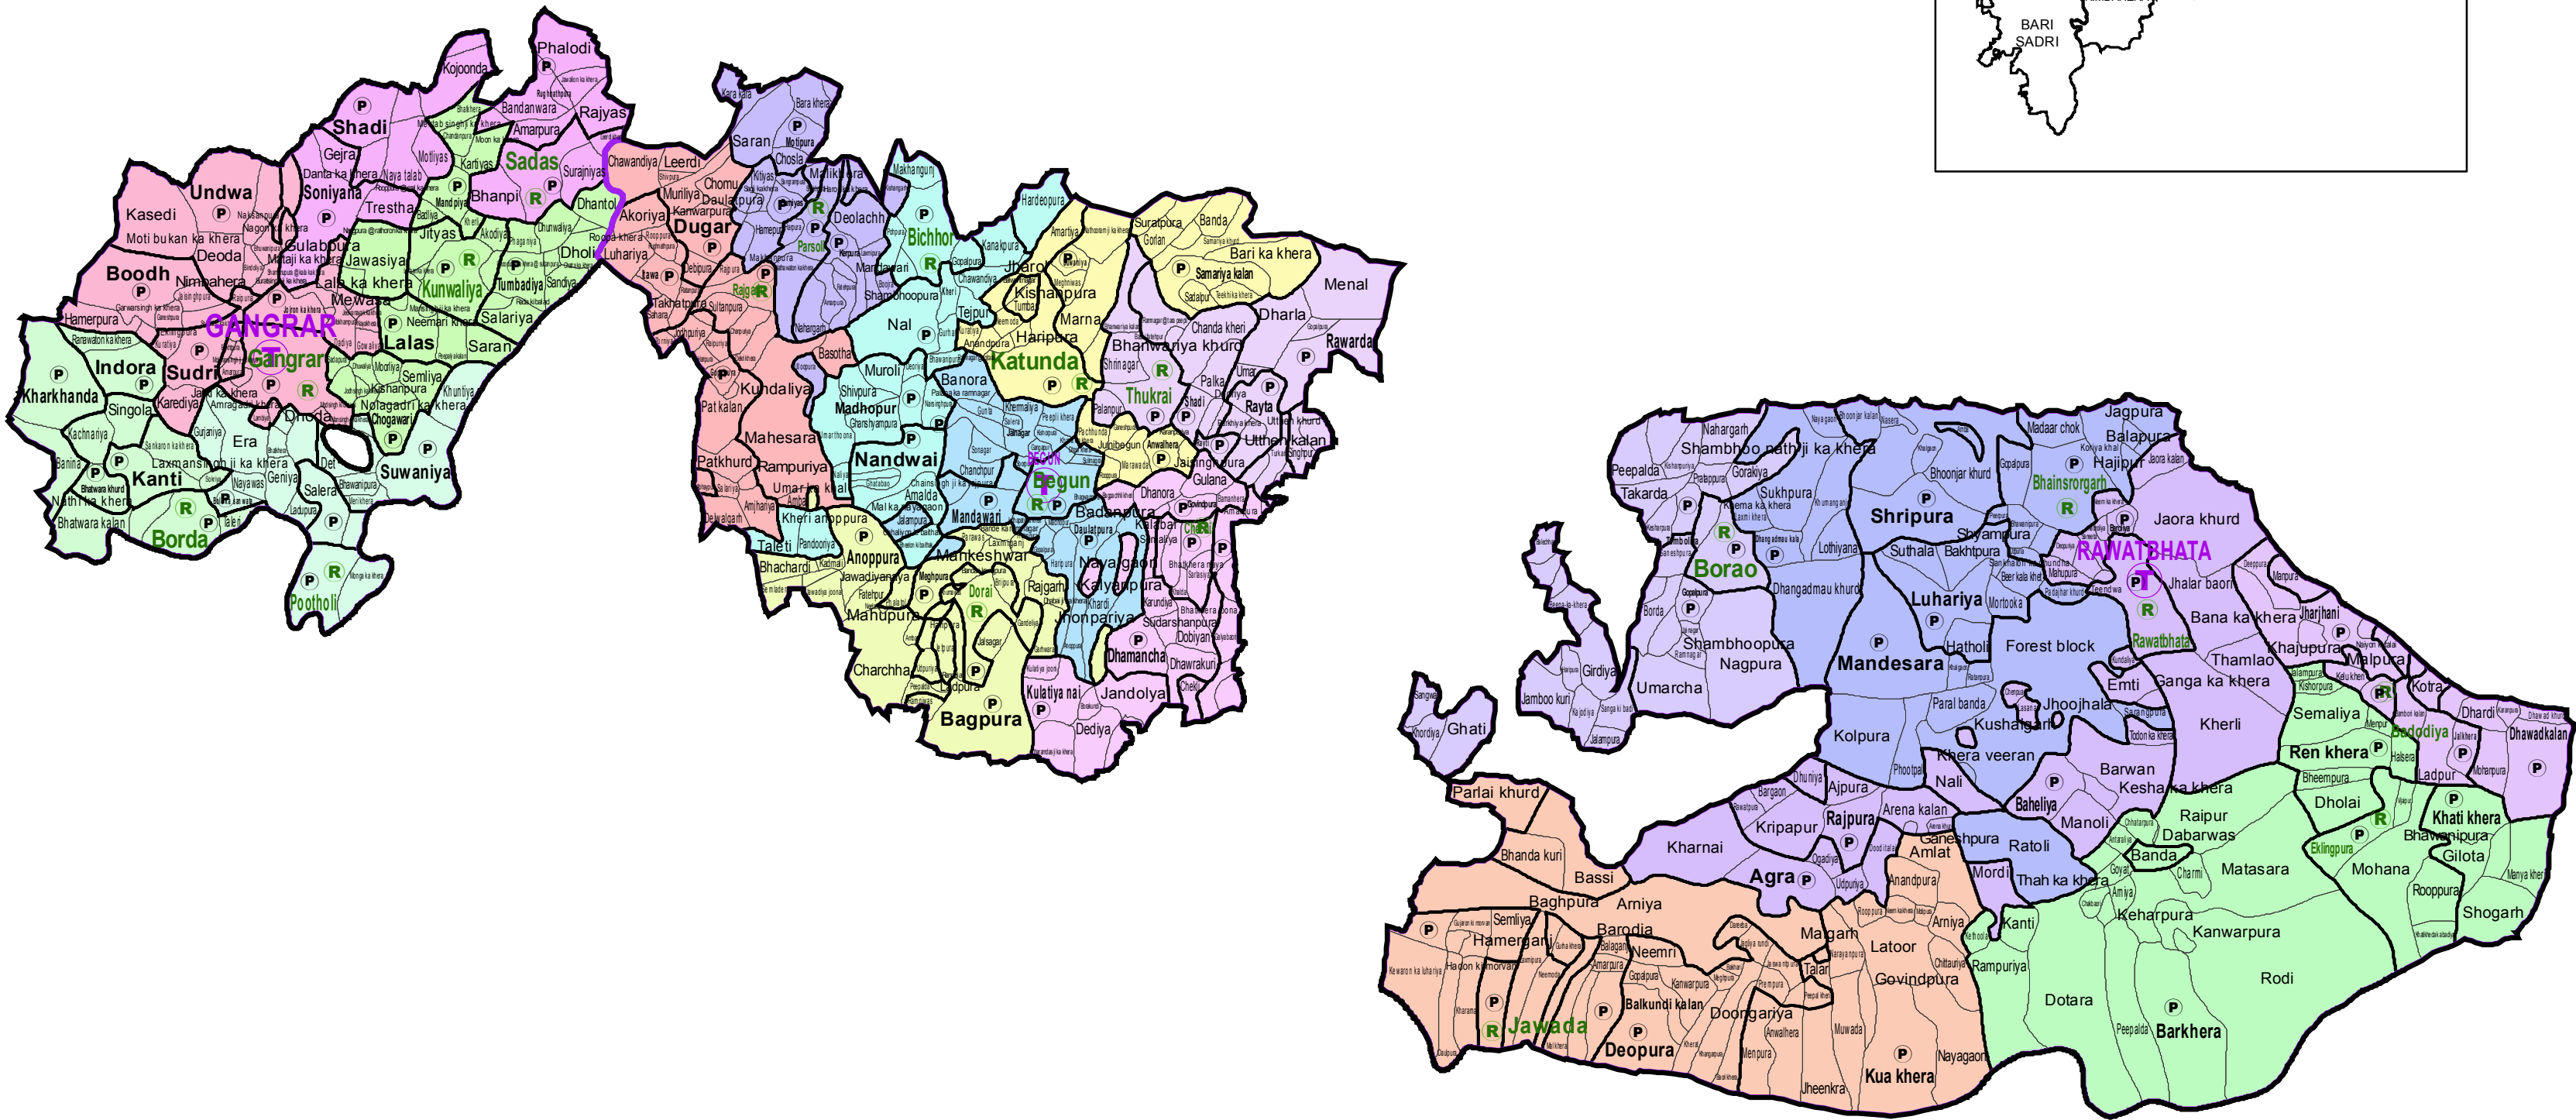

ASSEMBLY CONSTITUENCY - BEGUN-168 DISTRICT - CHITTORGARH

Legend

- T Tehsil Headquarter
- R ILR Headquarter
- P Patwar Circle Headquarter
- Tehsil Name Tehsil Boundary
- ILR Circle Name ILR Circle Boundary
- Patwar Circle Boundary Patwar Circle Boundary
- Village Name Village Boundary